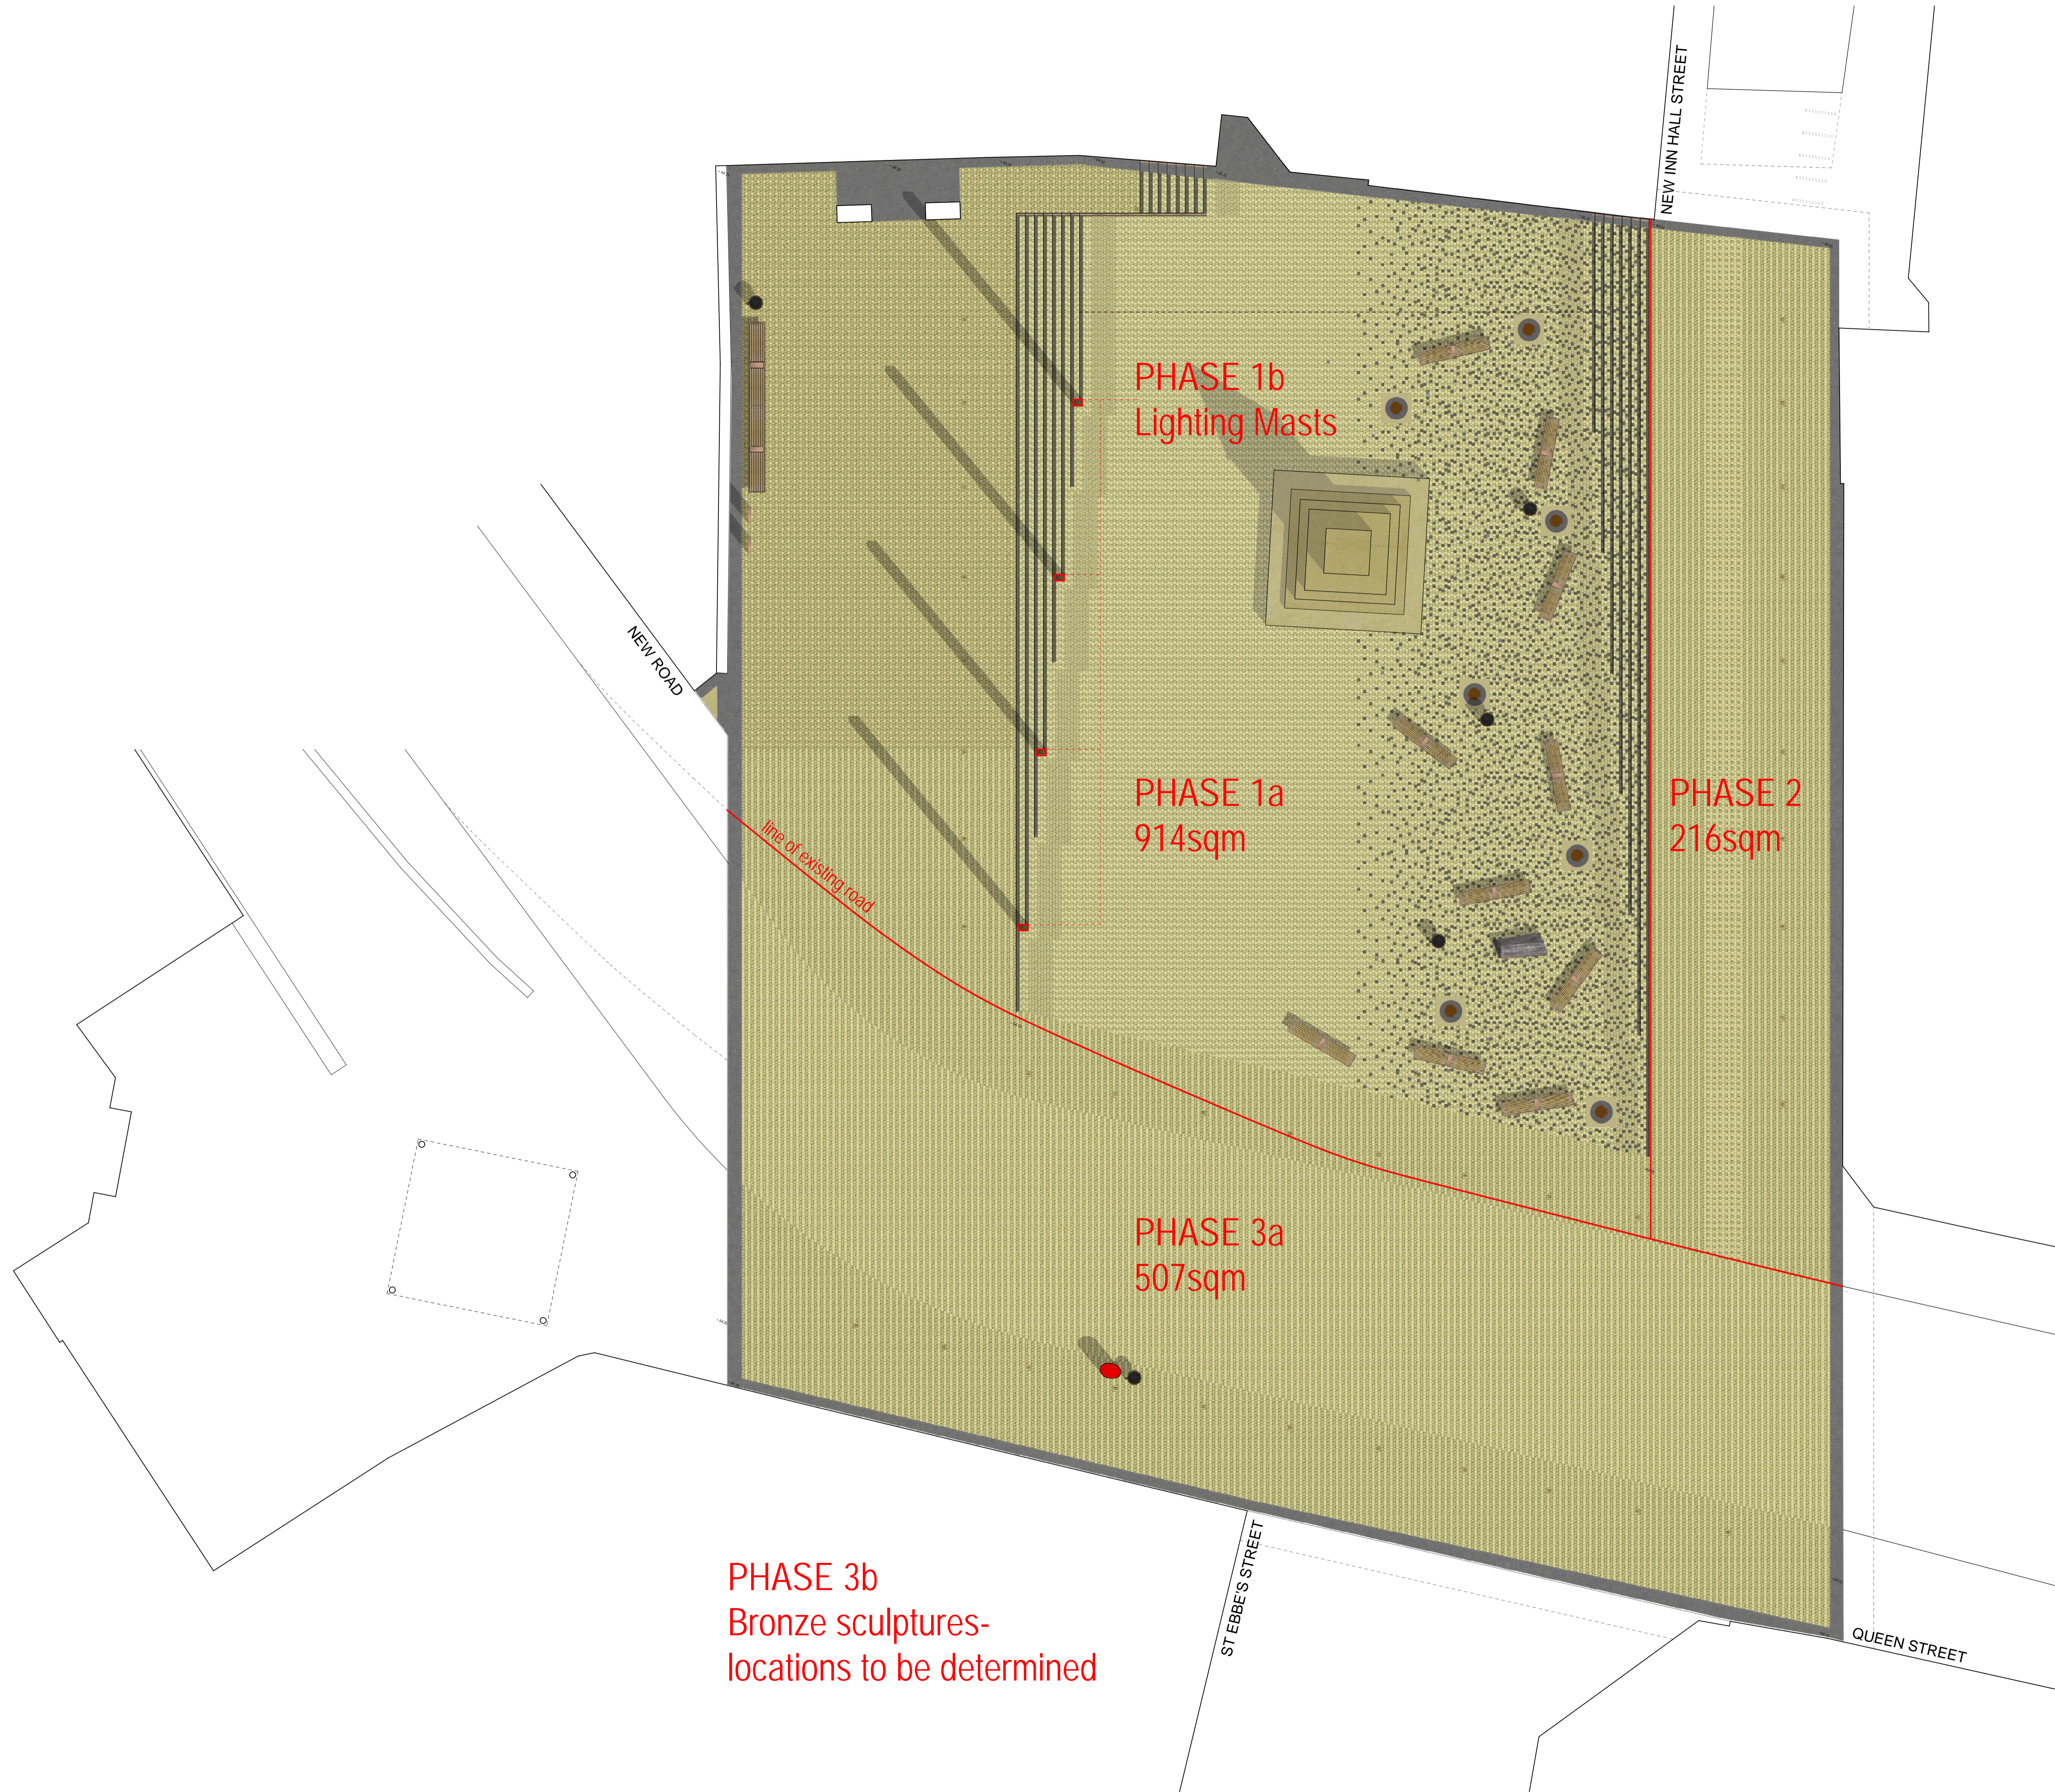

Notes:
© This drawing is copyright of Graeme Massie Architects
Do not scale from this drawing.
All dimensions to be checked on site and any variations reported to the Architect.

Rev A 10.01.07 - Revised phasing system

Drawing Title:
Phasing Plan
Drawing Status:
Information

Drawing Number:
0501 - 126

Scale: 1:100 (A1) Date: 29.11.06

Drawn: GM

Revision:
A

Checked:

PHASE 3b
Bronze sculptures-
locations to be determined